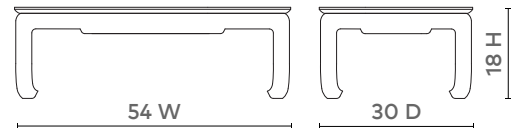

BETHANY LARGE RECTANGULAR COFFEE TABLE, NAVY BLUE

BTH-315-538

- 54w x 30d x 18h
- Lacquered Heavy Linen
- Chow Feet

NAVY BLUE NATURAL WHITE