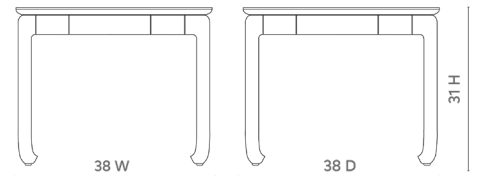

Bethany Game Table, Storm Blue

BTH-330-538

38w x 38d x 31h

Pigmented Lacquered Heavy Linen & Chow-Style Feet

4 Drawers with Veneer Interior

Soft Closing Glides

Glass Tempered Top

SCAN IT FOR MORE