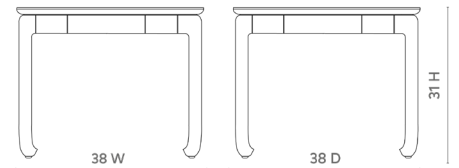

### **BTH-330-539**

38w x 38d x 31h

Pigmented Lacquered Heavy Linen & Chow-Style Feet

4 Drawers with Veneer Interior

Soft Closing Glides

Glass Tempered Top

SCAN IT FOR MORE

**VILLA & HOUSE**  
www.VandH.com