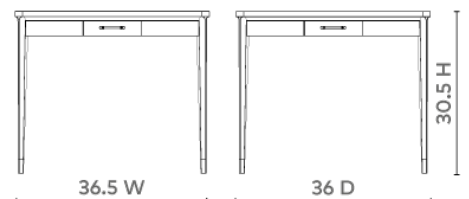

Bertram Game Table, Soft Gray

BTM-330-97

36.5w x 36d x 30.5h

Clear Lacquered Cered Oak

Brushed Brass Pull and Accents

4 Drawers

Veneer Interior

Soft Closing Glides