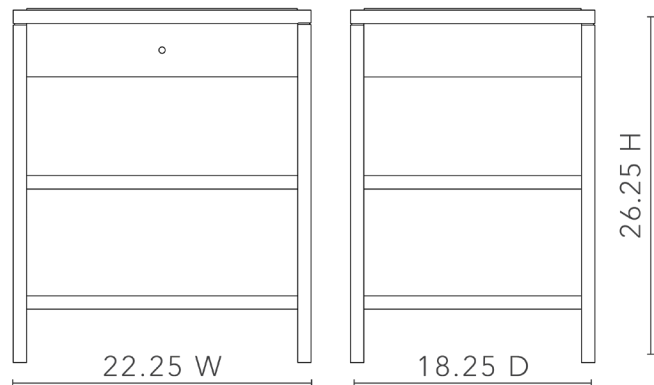

Caanan 1-Drawer Side Table, Vanilla

CAA-110-09

22.25w x 18.25d x 26.25h

Pigmented Lacquered Wood and Veneers

Clear Lacquered Cane

Polished Brass Finished Cast Metal

SCAN IT FOR MORE DETAILS

VILLA & HOUSE
www.VandH.com