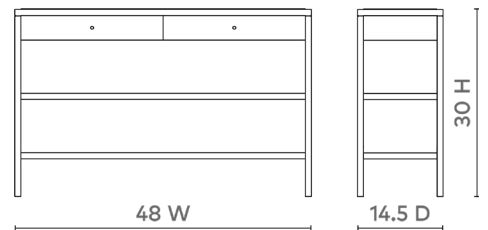

SCAN IT FOR MORE

VILLA & HOUSE
www.VandH.com