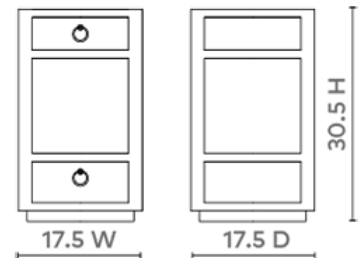

### **CAM-120-59**

17.5w x 17.5d x 30.5h

Pigmented Lacquered Grasscloth

Chrome Finish Ring Pulls

Stained Drawer Interior

Soft Closing Glides

SCAN IT FOR MORE

**VILLA & HOUSE**  
www.VandH.com