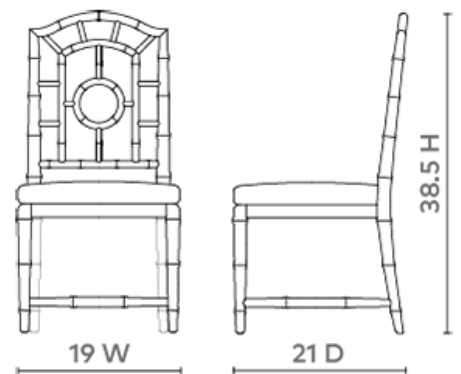

Chloe Side Chair, Deep Sea Blue

CHL-550-08

19w x 21d x 38.5h

Pigmented Lacquered Mahogany

Linen Drop-In Cushion in Natural (Photo is for reference only, actual color can vary widely from lot to lot)

Depending on Repeat 1/2 to 1 Yard of Fabric to Upholster