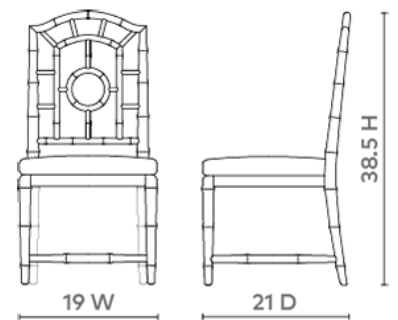

Chloe Side Chair, Eggshell White

CHL-550-09

19w x 21d x 38.5h

Pigmented Lacquered Mahogany

Linen Drop-In Cushion in Natural (Photo is for reference only,
actual color can vary widely from lot to lot)

Depending on Repeat 1/2 to 1 Yard of Fabric to Upholster