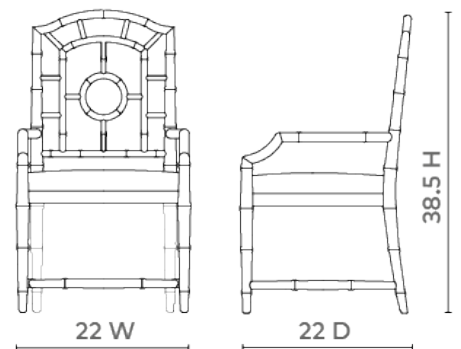

VILLA & HOUSE
www.VandH.com