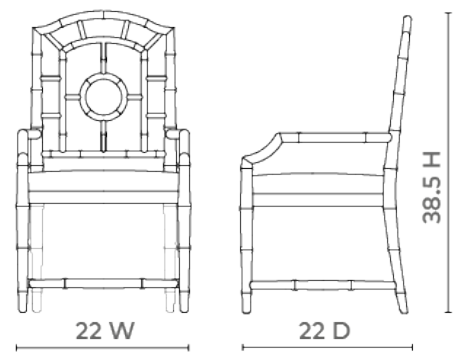

### CHL-555-09

22w x 22d x 38.5h

Pigmented Lacquered Mahogany

Linen Drop-In Cushion in Natural (Photo is for reference only, actual color can vary widely from lot to lot)

Depending on Repeat 1/2 to 1 Yard of Fabric to Upholster