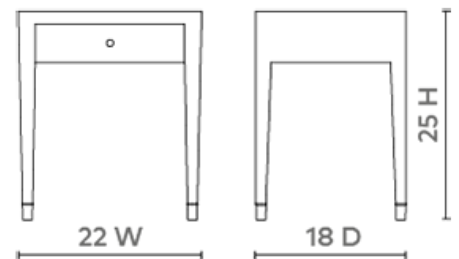

Claudette 1-Drawer Side Table, Cream

CLU-110-5129-807

22w x 18d x 25h

Pigmented Lacquered Sanded Linen

Custom Cast Nickel Pull and Sabots

Stained Drawer Interior

Soft Closing Glides

SCAN IT FOR MORE