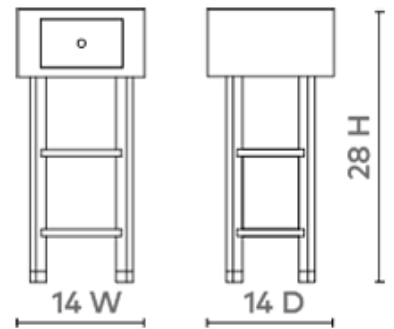

VILLA & HOUSE
www.VandH.com