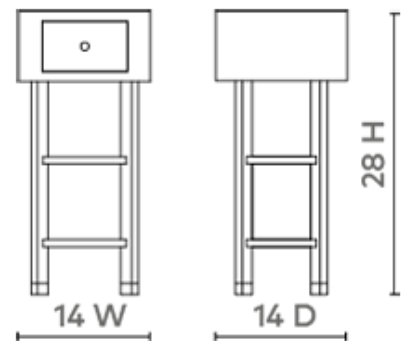

VILLA & HOUSE
www.VandH.com