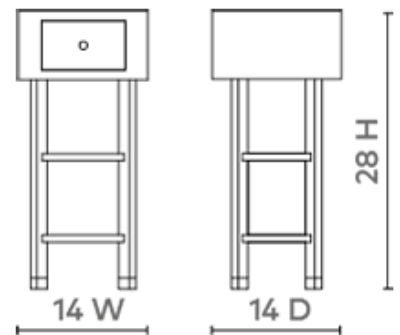

VILLA & HOUSE
www.VandH.com