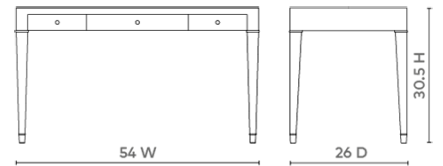

Claudette Desk, Washed Winter Gray

CLU-350-5126-803

54w x 26d x 30.5h

Pigmented Lacquered Sanded Linen

Custom Cast Solid Brass Pulls and Sabots

Stained Drawer Interior

Soft Closing Glides

SCAN IT FOR MORE