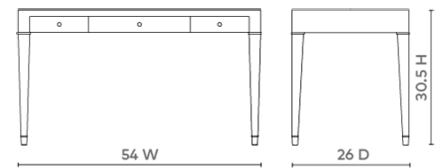

Claudette Desk, Cream

CLU-350-5129-803

54w x 26d x 30.5h

Pigmented Lacquered Sanded Linen

Custom Cast Solid Brass Pulls and Sabots

Stained Drawer Interior

Soft Closing Glides

SCAN IT FOR MORE