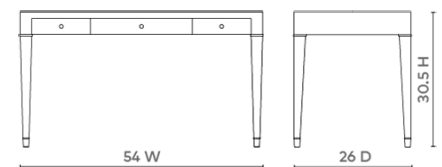

Claudette Desk, Cream

CLU-350-5129-807

54w x 26d x 30.5h

Pigmented Lacquered Sanded Linen

Custom Cast Nickel Pull and Sabots

Stained Drawer Interior

Soft Closing Glides

SCAN IT FOR MORE