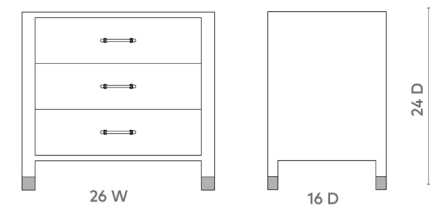

## Cole 3-Drawer Side Table, Burl

---

### **COE-130-24**

26x16x24

Clear Lacquered Wood and Veneers

Acacia Solid Wood, Pine Solid Wood Brushed Brass Sabots

Allister Pull, 3 Drawers

SCAN IT FOR MORE

**VILLA & HOUSE**  
www.VandH.com