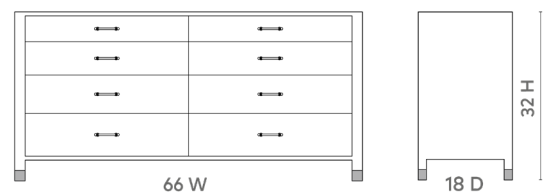

Cole Large 8-Drawer, Burl

COE-250-24

66x18x32

Clear Lacquered Wood and Veneers

Acacia Solid Wood, Pine Solid Wood Brushed Brass Sabots

Allister Pull, 3 Drawers

SCAN IT FOR MORE

VILLA & HOUSE
www.VandH.com