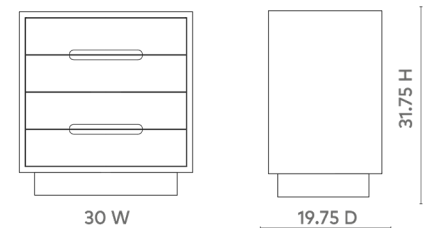

### **COR-140-95**

30x19.75x31.75

Pigmented Lacquered Open Grain Oak Veneer

Soft Closing Undermounted Glides

Anti-Tip Hardware

Foot Levelers

SCANITFORMOREDETAILS

**VILLA & HOUSE**  
www.VandH.com