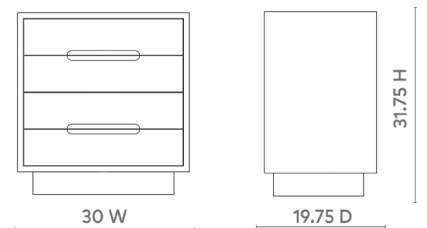

Cora 4-Drawer End Table, Sand

COR-140-99

30x19.75x31.75

Clear Lacquered Bleached Cerused Oak

Soft Closing Undermounted Glides

Anti-Tip Hardware

Foot Levelers

SCANITFORMOREDETAILS