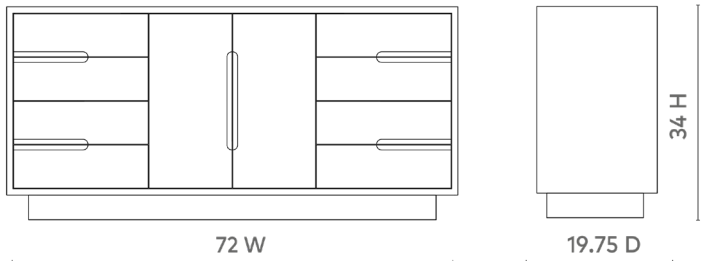

Cora 8-Drawer & 2-Door Cabinet, Soft White

COR-250-95

72x19.75x34

Pigmented Lacquered Open Grain Oak Veneer

Soft Closing Undermounted Glides

Anti-Tip Hardware

Foot Levelers

SCANITFORMOREDETAILS