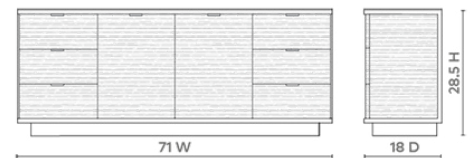

### **CSM-450-6168**

71w x 18d x 28.5h

Clear Lacquered Grasscloth & Lacquered Wood Top & Base

Polished Nickel Edge Pull

2 Adjustable Shelves

Stained Drawer Interiors

Soft Closing Glides

SCAN IT FOR MORE