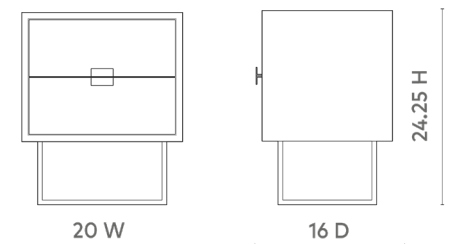

Cubik 2-Drawer Side Table, Blue Steel

CUB-120-5198

20w x 16d x 24.25h

Pigmented Lacquered Linen

Champagne Base & Pull

Stained Drawer Interiors

Soft Closing Glides

SCAN IT FOR MORE