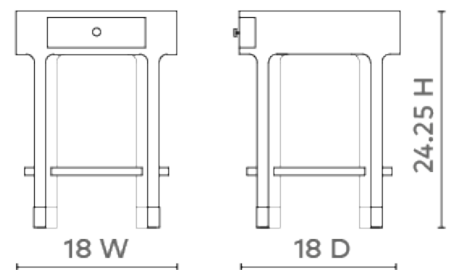

VILLA & HOUSE
www.VandH.com