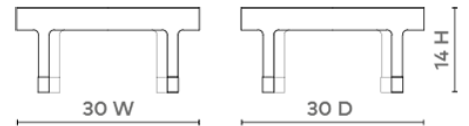

Dakota Round Coffee Table, Washed Blue Steel

DAK-300-5128

30dia x 14h

Pigmented Lacquered Sanded Linen

Nickel Finish Accents

SCAN IT FOR MORE

VILLA & HOUSE
www.VandH.com