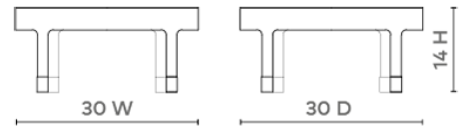

## Dakota Round Coffee Table, Cream

---

**DAK-300-5129**

30dia x 14h

Pigmented Lacquered Sanded Linen

Nickel Finish Accents

SCAN IT FOR MORE

VILLA & HOUSE  
www.VandH.com