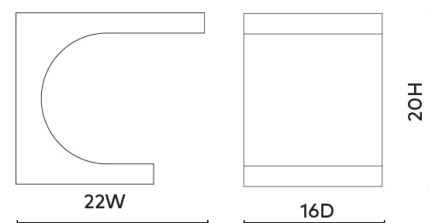

Dali Large Side Table, Antique Brass

DAL-105-803

22w x 16d x 20h

Textured Antique Brass Cladding & Antique Brass Interior

SCAN IT FOR MORE

VILLA & HOUSE
www.VandH.com