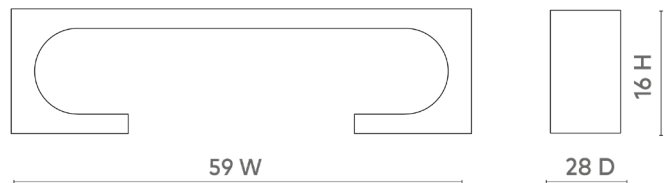

## Dali Coffee Table, Antique Brass

---

**DAL-300-803**

59x28x16

Textured Antique Brass Cladding

SCANITFORMOREDETAILS

VILLA & HOUSE  
www.VandH.com