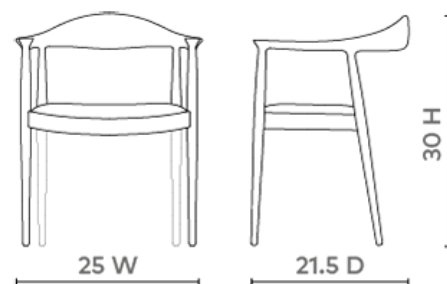

Danish Armchair, White

DAN-555-09

25w x 21.5d x 30h

Pigmented Lacquered Mahogany

Linen Drop-In Cushion in Natural (Photo is for reference only,
actual color can vary widely from lot to lot)

Depending on Repeat 1/2 to 1 Yard of Fabric to Upholster