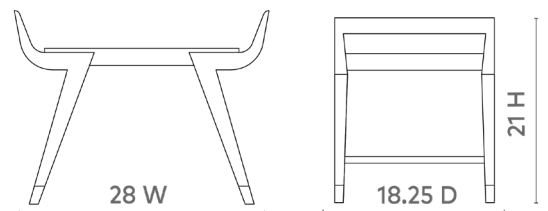

## Delon Stool, Carbon Black

---

### **DEL-500-91**

28x18.25x21

Clear Lacquered Cered Oak

Brass Sabots

SCANITFORMOREDETAILS

**VILLA & HOUSE**  
www.VandH.com