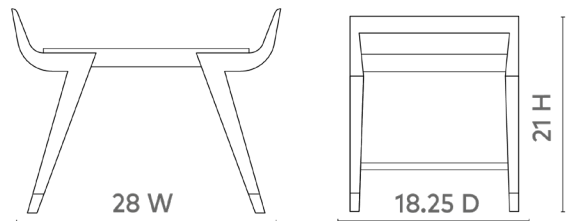

Delon Stool, Natural

DEL-500-98

28x18.25x21

Clear Lacquered Cersed Oak

Brass Sabots

SCANITFORMOREDETAILS

VILLA & HOUSE
www.VandH.com