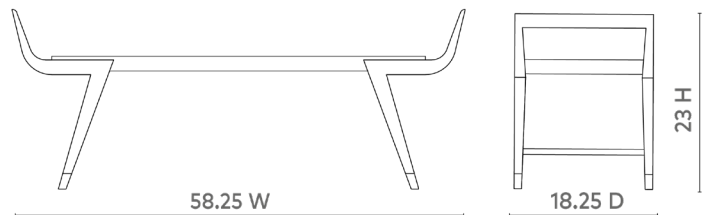

Delon Bench, Carbon Black

DEL-520-91

58.25x18.25x23

Clear Lacquered Cered Oak

Brass Sabots

SCANITFORMOREDETAILS

VILLA & HOUSE
www.VandH.com