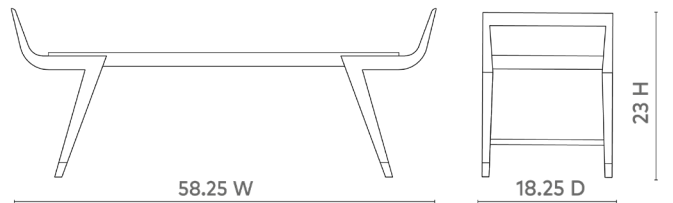

Delon Bench, Driftwood

DEL-520-92

58.25x18.25x23

Clear Lacquered Solid Driftwood Oak

Brass Sabots

SCANITFORMOREDETAILS