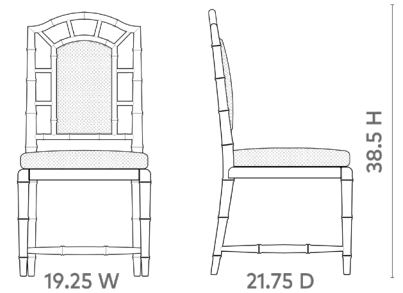

Delia Side Chair, Vanilla

DLA-550-09

19.25w x 21.75d x 38.5h

Pigmented Lacquered Mahogany

Cotton Drop-In Cushion in Snow White (Photo is for reference only,
actual color can vary widely from lot to lot)

SCAN IT FOR MORE