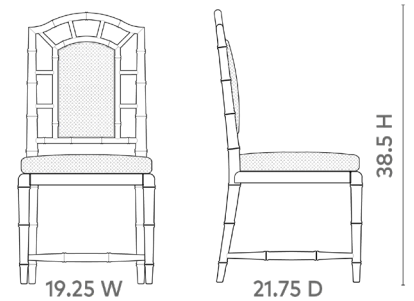

Delia Side Chair, Midnight Blue

DLA-550-18

19.25w x 21.75d x 38.5h

Pigmented Lacquered Wood and Veneers

Cotton Drop-In Cushion in Snow White (Photo is for reference only,
actual color can vary widely from lot to lot)