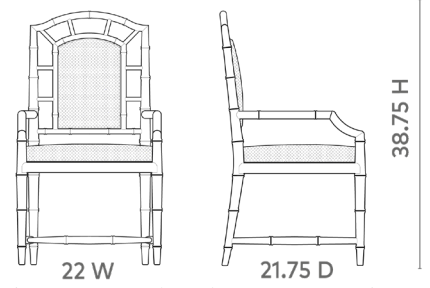

Delia Armchair, Vanilla

DLA-555-09

22w x 21.75d x 38.75h

Pigmented Lacquered Mahogany

Cotton Drop-In Cushion in Snow White (Photo is for reference only,
actual color can vary widely from lot to lot)

SCAN IT FOR MORE