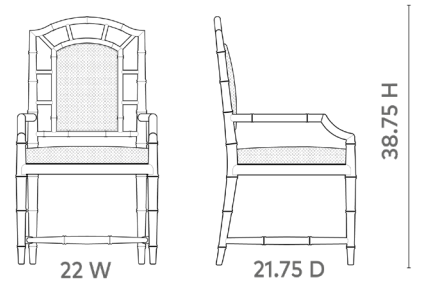

Delia Armchair, Midnight Blue

DLA-555-18

22w x 21.75d x 38.75h

Pigmented Lacquered Wood and Veneers

Cotton Drop-In Cushion in Snow White (Photo is for reference only,
actual color can vary widely from lot to lot)