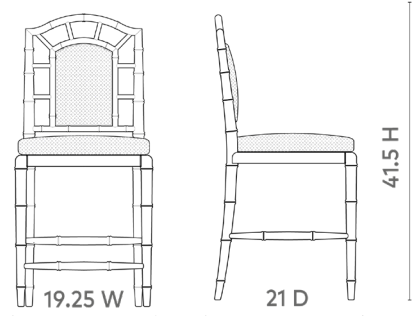

Delia Counter Stool, Midnight Blue

DLA-575-18

19.25w x 21d x 41.5h

Pigmented Lacquered Wood and Veneers

Cotton Drop-In Cushion in Snow White (Photo is for reference only, actual color can vary widely from lot to lot)