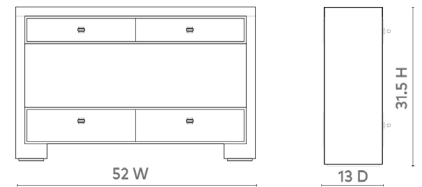

Doris Console, Black

DOR-400-401

52w x 13d x 31.5h
Stitched Leather
Bronze Finish Pulls
4 Drawers and 1 Shelf
Full Extension Glides

SCAN IT FOR MORE DETAILS

VILLA & HOUSE
www.VandH.com