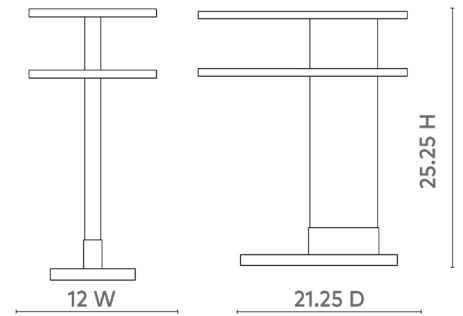

Dupre Side Table, Sable Bronze

DUP-100-883

12x21.25x25.25
Textured Cast Metal
Smooth Brass Accents

SCANITFORMOREDETAILS

VILLA & HOUSE
www.VandH.com