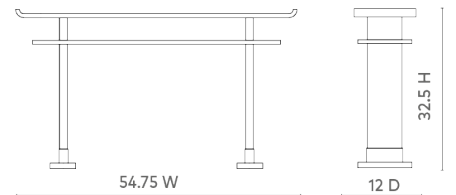

Dupre Console Table, Sable Bronze

DUP-400-883

54.75x12x32.5

Textured Cast Metal

Antique Brass Accents

SCANITFORMOREDETAILS

VILLA & HOUSE
www.VandH.com