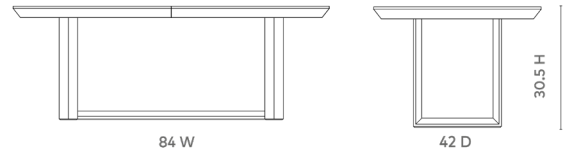

Easton Dining Table, Burl

EAS-375-24

84x42x30.5

Clear Lacquered Wood and Veneers

Additional Leaf Extensions, Leaf Dims (42x22x3)

Foot Levelers

SCANITFORMOREDETAILS