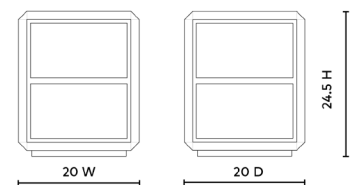

EDEN SIDE TABLE, WASHED OAK

EDN-100-999

- 20w x 20d x 24.5h
- Washed Oak Veneer
- Clear Tempered Glass Top
- 1 Glass Shelf

WASHED
OAK