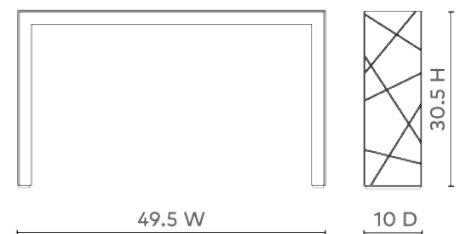

Elgin Console, Alabaster

ELG-400-409

49.5wx10dx30.5h

Tessellated Marble & Polished Brass Inlay

SCAN IT FOR MORE

VILLA & HOUSE
www.VandH.com