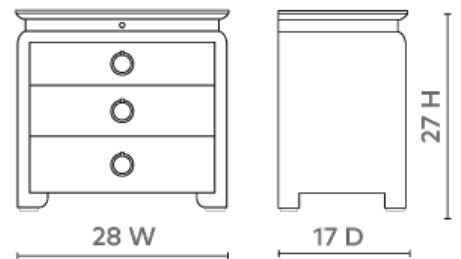

Elina 3-Drawer Side Table, Vanilla

ELI-130-539

28w x 17d x 27h

Pigmented Lacquered Heavy Linen & Curved Feet In Lacquer

Pull Out Tray Shelf with Wooden Glides

Veneer Drawer Interior

Soft Closing Glides

SCAN IT FOR MORE