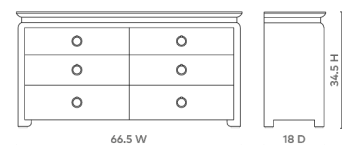

Elina Extra Large 6-Drawer, Vanilla

ELI-250-539

66.5w x 18d x 34.5h

Pigmented Lacquered Heavy Linen & Curved Feet In Lacquer

Custom Pull Options

Veneer Drawer Interior

Soft Closing Glides

SCAN IT FOR MORE