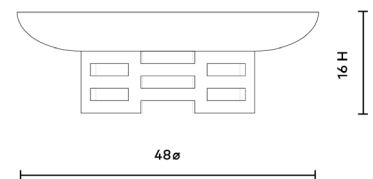

ELLA COFFEE TABLE BASE, ANTIQUE BRASS

ELL-300-803-TBP

- 48dia x 16h
- Textured Antique Brass
- Clear Tempered Glass

ANTIQU
BRASS