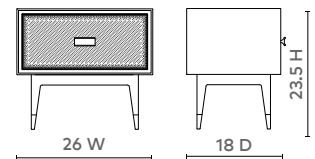

ELISA I-DRAWER SIDE TABLE, GRAY

ELS-IIO-686

- 26w x 18d x 23.5h
- Gray Lacquer with Eggshell Drawer Fronts
- Brushed Brass Pulls and Sabots
- Oak Veneer Interior with Soft Closing Glides

GRAY

WHITE